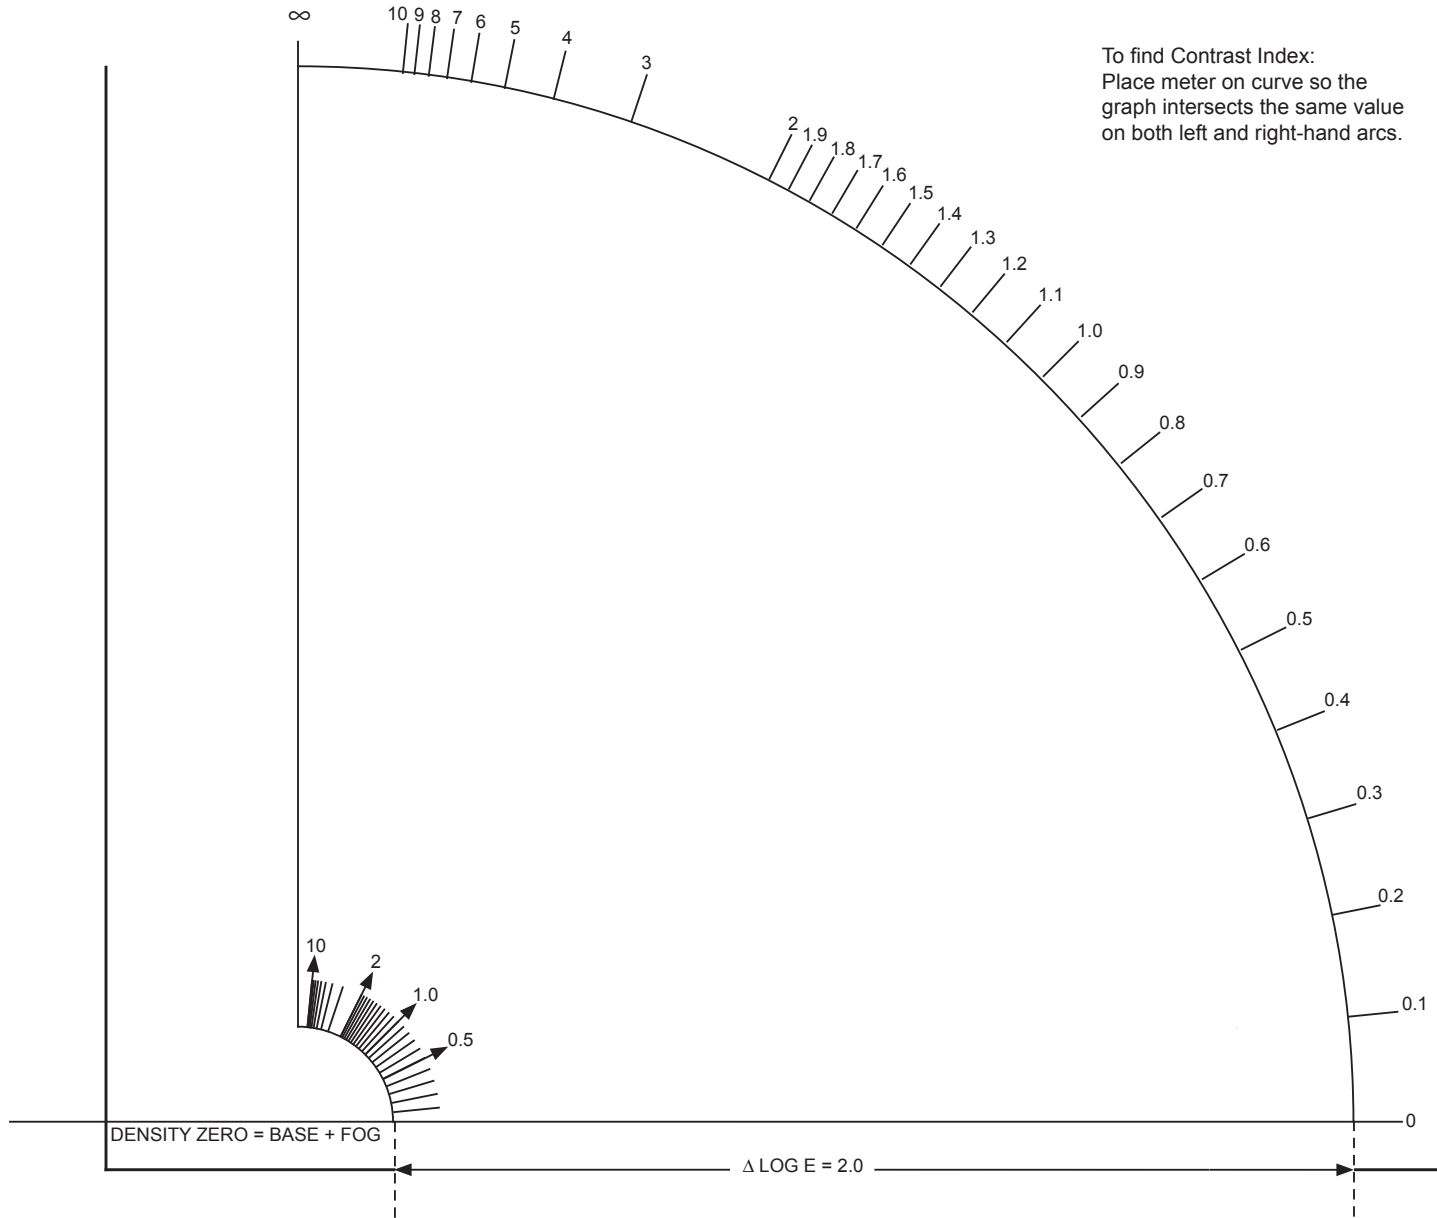

CONTRAST INDEX METER

Meter derived from Todd-Zakia Photographic Sensitometry